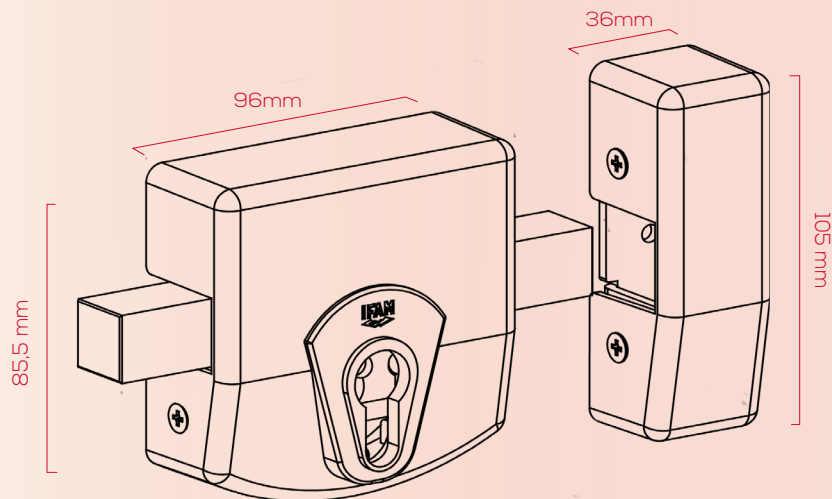

HIGH-SECURITY RIM LOCK FOR EURO PROFILE CYLINDERS

**BASE PLATE
AND INTERNAL
MECHANISMS
MADE FROM
STAINLESS
STEEL**

**ROBUST
CASING
MADE
FROM ZINC
ALLOY**

**SQUARE
BOLT MADE
FROM 20 MM
THICK
STEEL**

**COMPATIBLE WITH
ESCUTCHEONS
WITH AN INTER-
AXIS DISTANCE OF
26 TO 38 MM**

OPENING:
· KEY/KEY
· HANDLE/KEY

The CS500 model from IFAM combines the features of a high-security rim lock with the convenience of being able to use any long cam Euro profile cylinder.

Depending on the cylinder size, the CS500 rim lock can be installed on a wide range of door widths. The high level of security can be boosted further by adding a protective escutcheon to the lock.

The quality of its materials, the impeccable design and range of finishes that are available make the CS500 an excellent option for those needing the highest level of security on their door.

MORE INFO