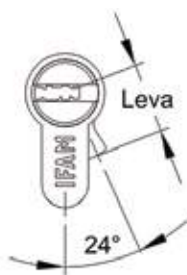

C Series

ART00470

DIMENSIONS

	L	A	B	Cam
C3030L	60	30	30	15
C3030N	60	30	30	15
C3040L	70	30	40	15
C3040N	70	30	40	15
C3535L	70	35	35	15
C3535N	70	35	35	15
C4040L	80	30	50	15
C4040N	80	40	40	15

FEATURES

- **European profile.**
- **Body:**
 - Made of zinc alloy.
 - Brass and nickel finishes.
- **Internal components:**
 - 5 brass pins.
- **Cam:**
 - Available in Standard DIN cam (15mm).
- **Keys:**
 - Standard key.
 - Supplied with 3 keys.
- **Packaging:**
 - Box packed (individual and group boxes).