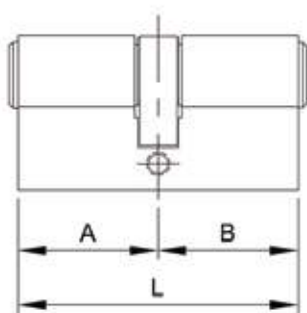

C Series

ART00470

DIMENSIONS

	L	A	B	Cam
C3030L	60	30	30	15
C3030N	60	30	30	15
C3040L	70	30	40	15
C3040N	70	30	40	15
C3535L	70	35	35	15
C3535N	70	35	35	15
C4040L	80	30	50	15
C4040N	80	40	40	15

FEATURES

- **European profile.**
- **Body:**
 - Made of zinc alloy.
 - Brass and nickel finishes.
- **Internal components:**
 - 5 brass pins.
- **Cam:**
 - Available in Standard DIN cam (15mm).
- **Keys:**
 - Standard key.
 - Supplied with 3 keys.
- **Packaging:**
 - Box packed (individual and group boxes).