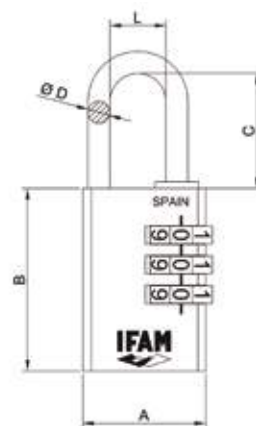

Serie CR

ART00808

FEATURES

- **Body:**
 - Made of brass.
- **Shackle:**
 - Made of chromed steel.
- **Opening / locking:**
 - C20R and C30R: 3 10-digit dials (1,000 differs).
 - C40R: 4 10-digit dials (10,000 differs).
- **Packaging:**
 - Blister.

DIMENSIONS

SERVICES

- **Laser engraving service**

	C20R	C30R	C40R
A	21	28	38
B	30	41,5	49
C	22,5	26	30,2
D	3	5	6,3
L	9	12,7	19