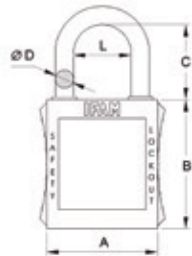

SF40

DIMENSIONS

SF40 AN, SF40 IN, SF40 PN
SF40 PL, SF40AL