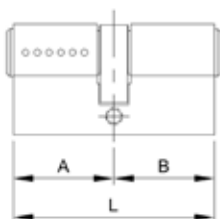

PROFILE:	<ul style="list-style-type: none"> - European. - Certified to EN:1303:2015.
BODY:	<ul style="list-style-type: none"> - Made of extruded brass. - Nickel-matt and brass finishes.
INTERNAL COMPONENTS:	<ul style="list-style-type: none"> - 6 hardened-pin row, with thousands of differs. - Bump-proof system. - 2 extra anti drill cotters. - Pick-proof system. - Stainless steel springs.
CAM:	<ul style="list-style-type: none"> - Available in standard DIN cam (15mm) and short cam (13 mm).
OPENING / CLOSING:	<ul style="list-style-type: none"> - Emergency system option available: the cylinder can be opened even if a key is blocking the other side of the lock.
KEYS:	<ul style="list-style-type: none"> - Security dimple key with millions of differs. - Supplied with 5 keys. - Key compatible with: Rx Series, M Series cylinders, Huno80 padlock, CS88 and CS88LV rim locks.
PACKAGING:	<ul style="list-style-type: none"> - Box packed.

Continued from previous page

DIMENSIONS

Ref.	Cod.	Cl.	L	A	B	Uni.
STANDARD DIN CAM: 15mm. Pack.						
M3030SN	035214	■	60	30	30	12
M3030SL	035204	■	60	30	30	12
M3040SN	035414	■	70	30	40	12
M3040SL	035404	■	70	30	40	12
M3535SN	036014	■	70	35	35	12
M3535SL	036004	■	70	35	35	12
M3050SN	035614	■	80	30	50	12
M3050SL	035604	■	80	30	50	12
M4040SN	036414	■	80	40	40	12
M4040SL	036404	■	80	40	40	12

Ref.	Cod.	Cl.	L	A	B	Uni.
SHORT CAM: 13mm. Pack.						
M3030SNC	035264	■	60	30	30	12
M3030SLC	035254	■	60	30	30	12
M3040SNC	035464	■	70	30	40	12
M3040SLC	035454	■	70	30	40	12
M3535SNC	036064	■	70	35	35	12
M3535SLC	036054	■	70	35	35	12
M3050SNC	035664	■	80	30	50	12
M3050SLC	035654	■	80	30	50	12
M4040SNC	036464	■	80	40	40	12
M4040SLC	036454	■	80	40	40	12