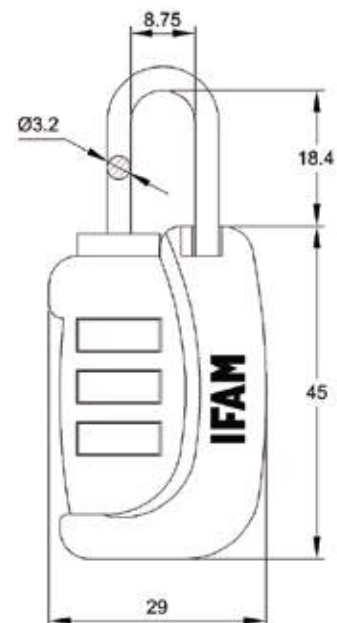

FEATURES

- **Body:**
 - Made of solid brass body with plastic cover.
- **Shackle:**
 - Made of chromed steel.
 - Diameter: 3.2mm.
- **Opening / locking:**
 - Through 10-digit 3 wheels.
 - 1.000 possible differs to choose.
- **Packaging:**
 - Blister packed.
 - Available in two colours: blue and orange.

DIMENSIONS

SERVICES

- **Laser engraving service**